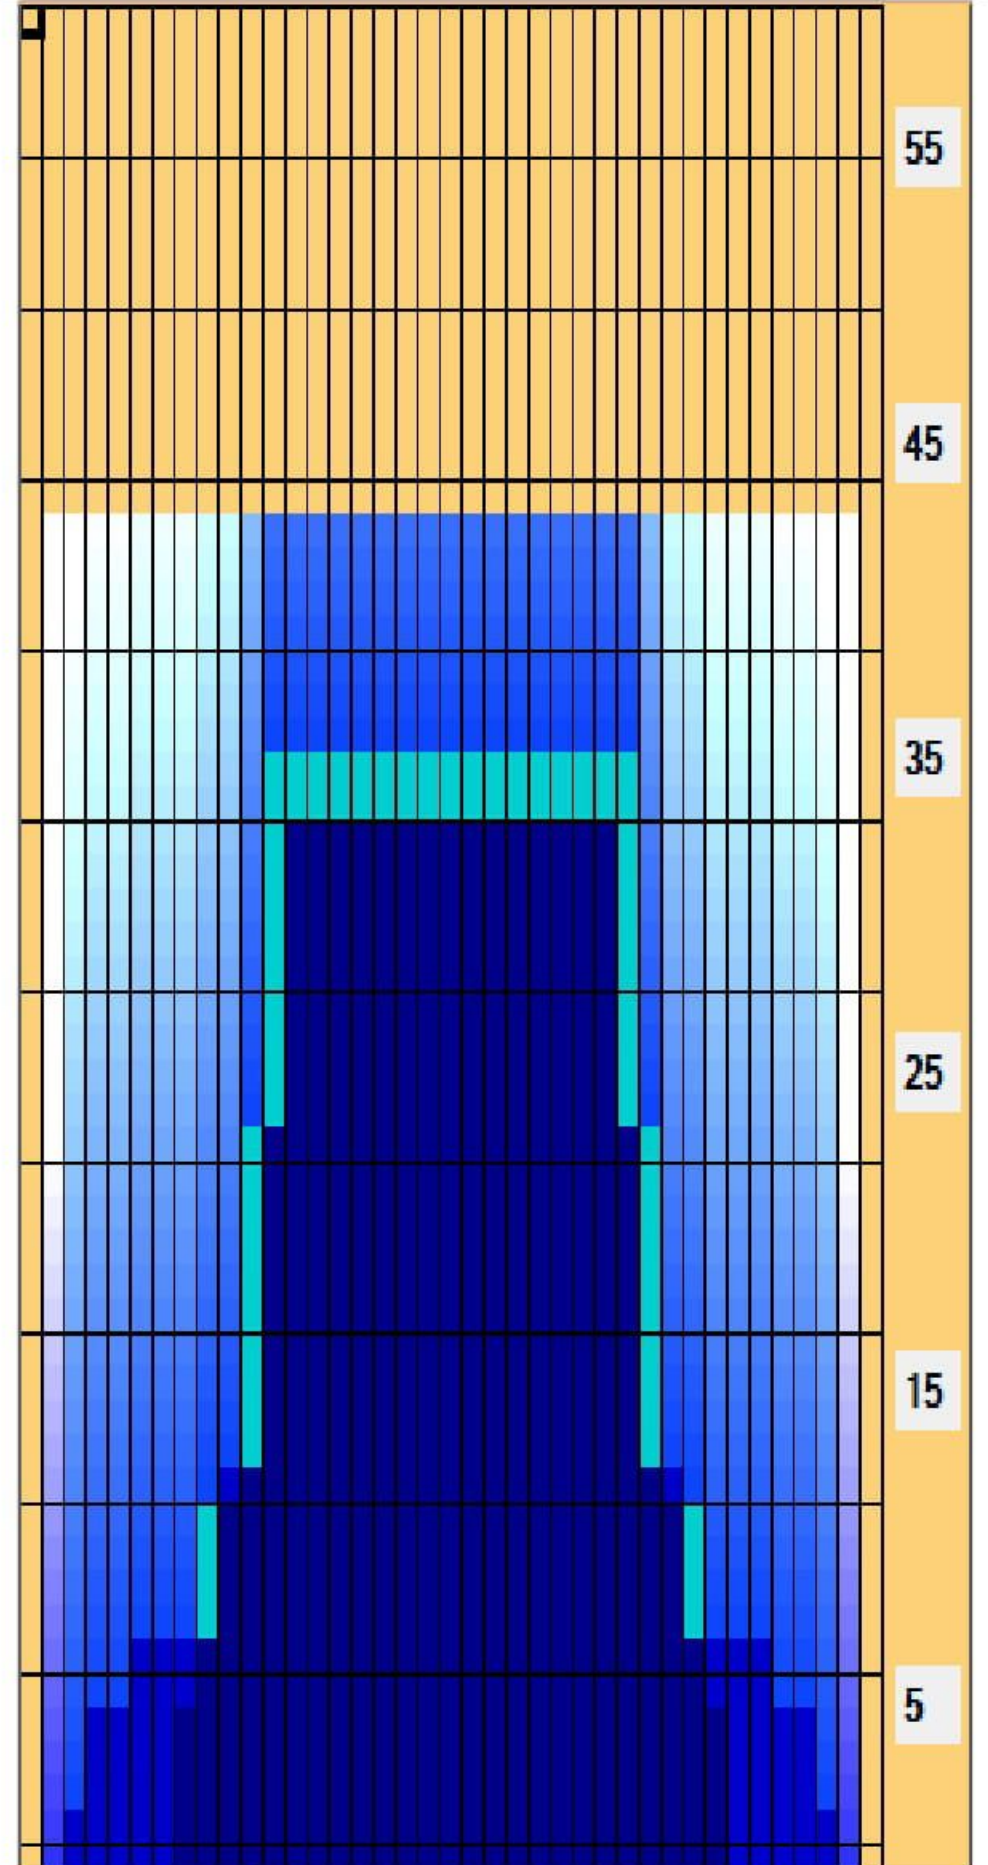

2020年度愛知県年代別選手権大会(19歳以下の部)
第65回愛知県小中高競技会(中高生の部)

Oil Pattern Distance: **44 Feet**   Reverse Brush Drop: **44 Feet**   Oil Per Board: **50 uL**
Forward Oil Total: **14.65 mL**   Reverse Oil Total: **11.75 mL**   Volume Oil Total: **26.4 mL**
Forward Boards Crossed: **293 Boards**   Reverse Boards Crossed: **235 Boards**   Total Boards Crossed: **528 Boards**

Start	Stop	Loads	Speed	Crossed	Start	End	Feet	T.Oil	
1	4L	4R	1	10	33	0.0	0.0	0.0	1650
2	6L	6R	1	14	29	0.0	1.9	1.9	1450
3	7L	7R	1	18	27	1.9	4.4	2.5	1350
4	8L	8R	2	18	50	4.4	9.5	5.1	2500
5	9L	9R	2	22	46	9.5	15.7	6.2	2300
6	11L	11R	3	26	57	15.7	26.7	11.0	2850
7	12L	12R	3	26	51	26.7	37.7	11.0	2550
8	2L	2R	0	30	0	37.7	44.0	6.3	0

Forward Reverse More

Start	Stop	Loads	Speed	Crossed	Start	End	Feet	T.Oil	
1	2L	2R	0	30	0	44.0	35.0	-9.0	0
2	13L	13R	3	22	45	35.0	25.7	-9.3	2250
3	12L	12R	3	22	51	25.7	16.4	-9.3	2550
4	10L	10R	2	18	42	16.4	11.3	-5.1	2100
5	6L	6R	1	18	29	11.3	8.8	-2.5	1450
6	4L	4R	1	18	33	8.8	6.3	-2.5	1650
7	3L	3R	1	18	35	6.3	3.8	-2.5	1750
8	2L	2R	0	10	0	3.8	0.0	-3.8	0

Forward Reverse More

Conditioner:
Type In or Select One
TransferType:
Type In or Select One

Forward
Reverse
Combined
Buff