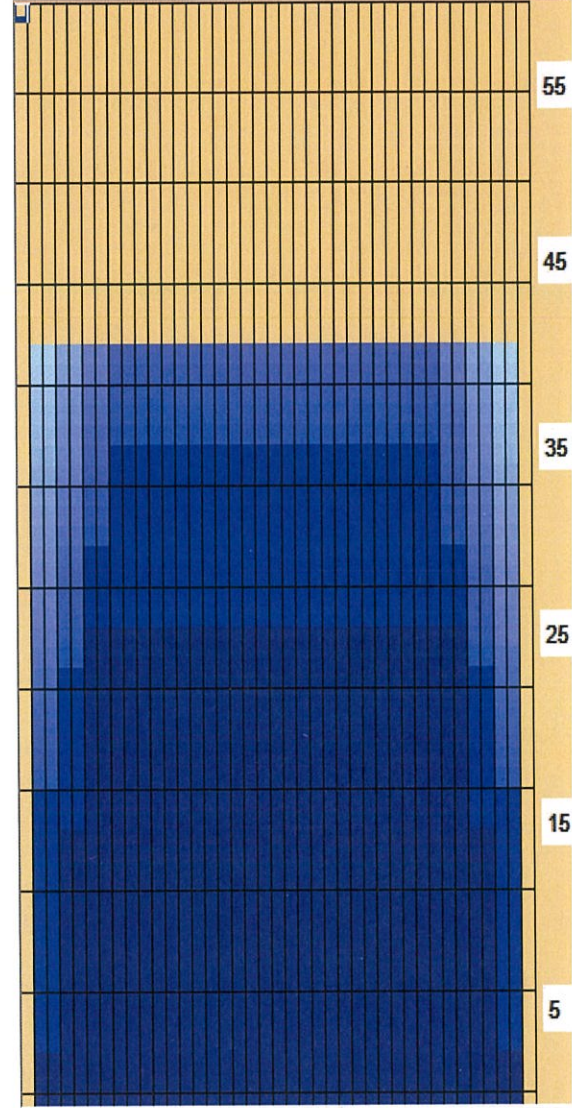

第36回東海地区年代別ボウリング選手権大会

Oil Pattern Distance: **42 Feet** Reverse Brush Drop: **42 Feet** Oil Per Board: **45 uL**
 Forward Oil Total: **19.485 mL** Reverse Oil Total: **17.28 mL** Volume Oil Total: **36.765 mL**
 Forward Boards Crossed: **433 Boards** Reverse Boards Crossed: **384 Boards** Total Boards Crossed: **817 Boards**

	Start	Stop	Loads	Speed	Crossed	Start	End	Feet	T.Oil
1	2L	2R	5	14	185	0.0	7.9	7.9	8325
2	4L	4R	4	18	132	7.9	18.1	10.2	5940
3	6L	6R	4	18	116	18.1	28.3	10.2	5220
4	2L	2R	0	22	0	28.3	42.0	13.7	0

Navigation: Forward Reverse More

Conditioner:
Type In or Select One

TransferType:
Type In or Select One

- Forward
- Reverse
- Combined
- Buff

	Start	Stop	Loads	Speed	Crossed	Start	End	Feet	T.Oil
1	2L	2R	0	18	0	42.0	37.0	-5.0	0
2	8L	8R	2	18	50	37.0	31.9	-5.1	2250
3	6L	6R	3	14	87	31.9	26.0	-5.9	3915
4	4L	4R	3	14	99	26.0	20.1	-5.9	4455
5	2L	2R	4	14	148	20.1	12.2	-7.9	6660
6	2L	2R	0	10	0	12.2	0.0	-12.2	0

Navigation: Forward Reverse More

Item	3L-7L:18L-18R	8L-12L:18L-18R	13L-17L:18L-18R	18L-18R:17R-13R	18L-18R:12R-8R	18L-18R:7R-3R
Description	Outside Track:Middle	Middle Track:Middle	Inside Track:Middle	Middle:Inside Track	Middle:Middle Track	Middle:Outside Track
Track Zone Ratio	1.44	1	1	1	1	1.44