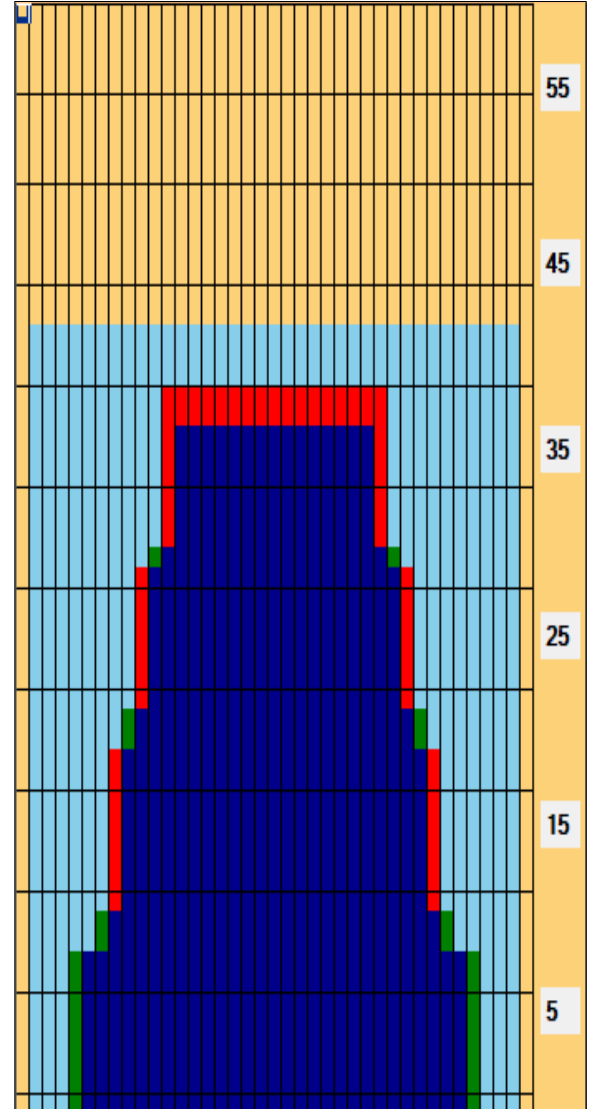

2024 JB愛知県選手権 12144人チーム

Oil Pattern Distance: 43 Feet	Reverse Brush Drop: 38 Feet	Oil Per Board: 50 uL
Forward Oil Total: 20 mL	Reverse Oil Total: 11.85 mL	Volume Oil Total: 31.85 mL
Forward Boards Crossed: 400 Boards	Reverse Boards Crossed: 237 Boards	Total Boards Crossed: 637 Boards

	Start	Stop	Loads	Speed	Crossed	Start	End	Feet	T.Oil
1	2L	2R	1	10	37	0.0	0.0	0.0	1850
2	4L	4R	1	14	33	0.0	1.9	1.9	1650
3	6L	6R	4	18	116	1.9	12.1	10.2	5800
4	8L	8R	4	18	100	12.1	22.3	10.2	5000
5	10L	10R	3	22	63	22.3	31.6	9.3	3150
6	12L	12R	3	22	51	31.6	40.9	9.3	2550
7	2L	2R	0	30	0	40.9	43.0	2.1	0

	Start	Stop	Loads	Speed	Crossed	Start	End	Feet	T.Oil
1	2L	2R	0	30	0	43.0	38.0	-5.0	0
2	13L	13R	2	22	30	38.0	31.8	-6.2	1500
3	11L	11R	3	18	57	31.8	24.2	-7.6	2850
4	9L	9R	4	18	92	24.2	14.0	-10.2	4600
5	7L	7R	1	14	27	14.0	12.1	-1.9	1350
6	5L	5R	1	10	31	12.1	10.7	-1.4	1550
7	2L	2R	0	10	0	10.7	0.0	-10.7	0

Conditioner:
Type In or Select One

TransferType:
Type In or Select One

- Forward
- Reverse
- Combined
- Buff